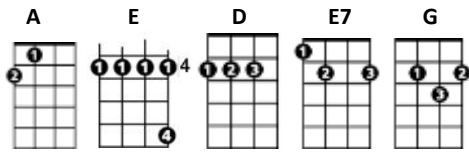

2-4-6-8 Motorway

Difficulty = 🎸🎸🎸

The Tom Robinson Band

CHORDS USED IN THIS SONG

[A] [E]
[D] [E7] [A]
[A] [E]
[D] [E7] [A]

[A]Drive my truck midway to the [E]motorway station
[D]Fair-lane cruiser coming [E7]up on the [A]left hand side
[A]Headlights shining, driving rain on the [E]window frame
[D]Little young lady [E7]stardust hitching a [A]ride

[A]And it's two four six eight, [E]never too late
[D]Me and my radio [E7]trucking on through the [A]night
[A]Three five seven nine, on [E]little white line
[D]Motorway sun coming [E7]up with the morning [A]light.

[A]Whizz-kid sitting pretty on your two wheel [E] stallion
[D]This old ten ton [E7] lorry got bead on [A]you
[A]Ain't no use setting up with a [E]bad companion
[D]Ain't nobody got the [E7]better of you know [A]who.

[A]And it's two four six eight, [E]never too late
[D]Me and my radio [E7] trucking on through the [A] night
[A]Three five seven nine, on [E] little white line
[D]Motorway sun coming [E7]up with the morning [A]light.
[A]And it's two four six eight, [E]never too late
[D]Me and my radio [E7]trucking on through the [A] night
[A]Three five seven nine, on [E] little white line
[D]Motorway sun coming [E7]up with the morning [A]light.
[D]Motorway sun coming [E7]up with the morning [A]light.
[D]Motorway sun coming [E7]up with the morning [G]light.