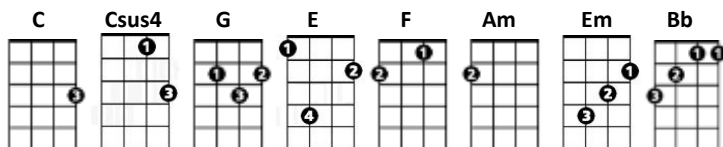

# A Little Respect

Difficulty = 🎸🎸🎸

## Erasure

CHORDS USED IN THIS SONG

Intro: [C] [Csus4] [C] [Csus4] [C] [Csus4] [C] [Csus4]

I try to dis-[C]-cover, a little something to [G] make me sweeter,  
Oh baby re-[E]-frain, from breakin' my [F] heart,  
I'm so in [C] love with you. I'll be for-[G]-ever blue,  
That you gimme no [F] reason,  
why you're making me [Am] work so hard,

[G] Don't you tell me no don't you tell me no  
don't you tell me no don't you tell me no [C] soul,  
I hear you [Am] calling "Oh baby [F] please,  
Give a little res-[Em]-pect to [F] [G] [C] me [Csus4]

BRIDGE: [Bb] [G]

I'm so in [C] love with you. I'll be for-[G]-ever blue,  
That you gimme no [F] reason,  
why you're making me [Am] work so hard,

[G] That you gimme no that you gimme no,  
that you gimme no that you gimme no [C] soul,  
I hear you [Am] calling "Oh baby [F] please,  
Give a little res-[Em]-pect to [F] [G] [C] me  
I hear you [Am] calling "Oh baby [F] please,  
Give a little res-[Em]-pect to [F] [G] [C] me.....[Csus4] [C] [Csus4][C]