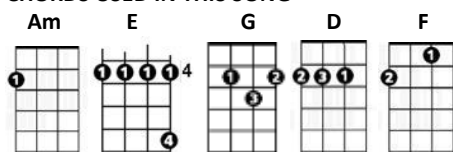

# Control

Difficulty = 1

### CHORDS USED IN THIS SONG

[Am] [E] [G] [D] [F]

Well it [Am] started as a game  
Using [E] pleasure using pain  
We got [G] higher and higher that [D] way  
But it [F] didn't work today  
Even [Am] though it felt so right  
Nothing's [E] permanent in life  
so it's [G] useless to hold on so [D] tight

You've gotta give it [F] up give it up give it up  
Ohhh [Am] give it up give it up  
Ohhh [E] give it up give it up you lost con-[D]-trol  
cause nothing stands around too long

[Am] [E] [G] [D] [F]

so now [Am] everything has changed  
and your [E] heart's been rearranged  
until [G] nothing we've known here re-[D]-mains  
and [F] you say you shouldn't stay  
as you're [Am] taking off your clothes  
you think it's [E] loving I suppose  
it's just you [G] endlessly needing con-[D]-trol

Well you've gotta give it [F] up give it up give it up  
Ohhh [Am] give it up give it up  
Ohhh [E] give it up give it up you lost con-[D]-trol  
cause nothing stands around too long

[F] nothing stands around too long [Am]  
nothing stands around too [E] long  
you lost con-[D]-trol  
you gotta give it up