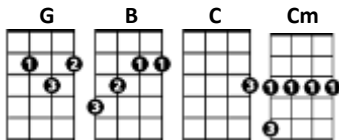

Creep

Radiohead

Difficulty = 🎸🎸

CHORDS USED IN THIS SONG

Pause = [*]

[G] [B] [C] [Cm]

[Verse 1]

When you were here [G]before
Couldn't look you in the [B]eyes
You look like an [C]angel
Your skin makes me [Cm]cry

[Cm] You float like a [G]feather
In a beautiful [B] wind
I wish I was [C] special
You're so fucking [Cm]special

[Chorus]

[Cm] But I'm a creep [G]
I'm a [B] weirdo
What the hell am I doing [C] here
I don't be[Cm]long here

[Verse 2]

[*] I don't care if it [G] hurts
I wanna have control [B]
I wanna perfect [C]body
I want a perfect [Cm]soul

[Cm] I want you to [G] notice
When I'm not [B]around
You're so fucking [C]special
I wish I was [Cm] special

[Chorus]

[Cm] But I'm a creep [G]
I'm a [B] weirdo
What the hell am I doing [C] here
I don't be[Cm]long here

[Bridge]

oooh oooh [G] she's running
a[B]waaaaay
[C] she's running
[Cm] run, run, run run

[G] [B] [C] Ruuun [Cm]