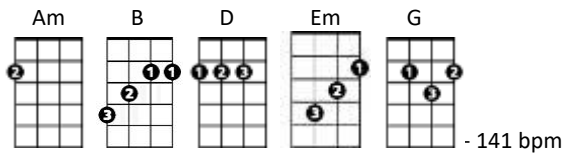

Cum on Feel the Noize

Slade

Difficulty = 🎸🎸🎸

CHORDS USED IN THIS SONG

Baby, Baby, Baaaaaby

[G] [D] [Em]
[G] [D] [Em]
[Am] [D]

[G]So you think I got an [B] evil mind, well I'll [Em] tell you honey
Well I [Am] don't [G] know [D] why, and I [Am] don't [G] know [D] why
[G] So you think my singing's [B] out of time, well it [Em] makes me money
And I [Am] don't [G] know [D] why, and I [Am]don't [G] know [D] why, any-[Em]-more, oh
[D] no!