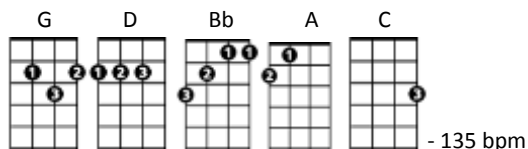

### CHORDS USED IN THIS SONG

[\*] = Pause

a 1 a 2 a 1 2 3 [G] yay [G] yay [G] [D]

Well at the [G] age of five they can do their jive down in Devil Gate Drive  
And at the age of six they're gonna get their kicks  
Down in Devil Gate Drive  
Well your [C] mama don't know where your [G] sister done go  
She gone [C] down to the Drive she's the [G] star of the show  
And let her [C] move on up let her [G] come let her go  
She can [D] jive....down in Devil Gate [G] Drive [D]

[\*]

Well your [C] mama don't know where your [G] sister done go  
She gone [C] down to the Drive she's the [G] star of the show  
And let her [C] move on up let her [G] come let her go  
She can [D] jive down in Devil Gate [G] Drive [D]