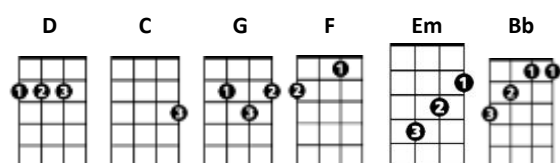

# Echo Beach

Difficulty = 🎸🎸🎸

### CHORDS USED IN THIS SONG

Intro: [Am] [D] [C] [Am] [D] [C] [Am] [D] [C] [Am] [D] [C] x 2  
[Am] [G] [Em] [F][G] [Am] [G] [Em] [F][G]

I [Am] know it's out of fashion [D] and a [C] trifle un[Am]cool [D] [Em]  
But [Am] I can't help it [D] I'm a [C] romantic [Am] fool [D] [Em]  
It's a [Am] habit of mine [D] To watch the [C] sun go [Am] down [D] [Em]  
On [Am] Echo Beach [D] I watch the [C] sun go [Am] down [D] [Em] From

[F] [G] [Am] [G] [Em] [F][G] [Am] [G] [Em] [F][G] [Am] [RING OUT]  
[Am] [D] [C] [Am] [D] [C]

On [Am] silent summer evenings [D] The sky's a[C]live with [Am] light [D] [Em]  
A [Am] building in the distance [D] surreal[C]istic [Am] sight [D] [Em]  
On [Am] Echo Beach [D] waves make the [C] only [Am] sound [D] [Em]  
On [Am] Echo Beach [D] there's not a [C] soul a[Am]round [D] [Em]