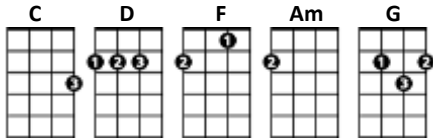

## The Beatles

Difficulty = 1

### CHORDS USED IN THIS SONG

[C] [D] [F] [C]  
[C] [D] [F] [C]

[C] Ooh I need your [D] love babe,  
[F] Guess you know it's [C] true.  
Hope you need my [D] love babe,  
[F] Just like I need [C] you.

[Am] Hold me, [F] love me,  
[Am] hold me, [D] love me.

I [C] ain't got nothin' but [D] love babe,  
[F] Eight days a [C] week.

[C] Love you ev'ry [D] day girl,  
[F] Always on my [C] mind.  
One thing I can [D] say girl,  
[F] Love you all the [C] time.

[Am] Hold me, [F] love me,  
[Am] hold me, [D] love me.

[C] Love you ev'ry [D] day girl,  
[F] Always on my [C] mind.  
One thing I can [D] say girl,  
[F] Love you all the [C] time.

[Am] Hold me, [F] love me,  
[Am] hold me, [D] love me.

I [C] ain't got nothin' but [D] love babe,  
[F] Eight days a [C] week.