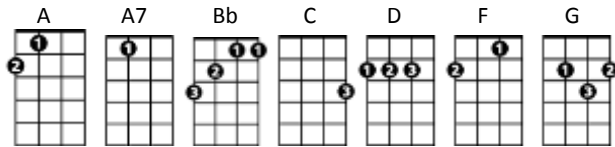

Everyday Buddy Holly

Difficulty = 🎸🎸

CHORDS USED IN THIS SONG

[D] [G] [A7]
[D] [G] [A7]
[D] [G] [A7][D] [G] [D] [A]

[D] Everyday, [G] it's a gettin' [A7] closer,
[D] Goin' faster [G] than a roller [A] coaster,
[D] Love like yours will [G] surely [A7] come my [D] way, ([G] hey, [D] hey, [A] hey)

[G] Everyday seems a little longer,
[C] Every way, love's a little stronger,
[F] Come what may, do you ever long for
[Bb] True love from [A] me? [A7]

[D] Everyday, [G] it's a gettin' [A7] closer,
[D] Goin' faster [G] than a roller [A] coaster,
[D] Love like yours will [G] surely [A7] come my [D] way, ([G] hey, [D] hey, [A] hey)
[D] Love like yours will [G] surely [A7] come my [D] way [G] [D] [A] [D]