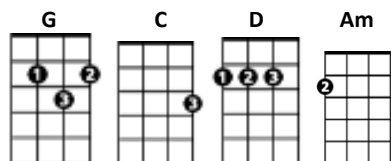

Friend of the Devil

Difficulty = 1

Grateful Dead

CHORDS USED IN THIS SONG

[G] [C] X4
[G] I lit out from Reno, I was [C] trailed by twenty hounds
[G] Didn't get to sleep last night 'till the [C] morning came around.
[D] Set out runnin' but I take my time
[Am] A friend of the devil is a friend of mine
[D] If I get home before daylight, [Am] just might get some sleep to-[D]-night. [D]

[G] Ran into the devil babe, he [C] loaned me twenty bills
I [G] spent the night in Utah in a [C] cave up in the hills.
[D] Set out runnin' but I take my time
[Am] A friend of the devil is a friend of mine
[D] If I get home before daylight, [Am] just might get some sleep to-[D]-night. [D]

[D] Got two reasons why I cry away each lonely night,
The [C] first one's named Sweet Anne Marie, and she's my heart's delight.
The [D] second one is prison, babe, the sheriff's on my trail,
And [Am] if he catches [C] up with me, I'll [D] spend my life in jail. [D]

[G] [C] [G] [C]
[D] [Am] [D] [Am]

[D] [D]

[D] Got two reasons why I cry away each lonely night,
The [C] first one's named Sweet Anne Marie, and she's my heart's delight.
The [D] second one is prison, babe, the sheriff's on my trail,
And [Am] if he catches [C] up with me, I'll [D] spend my life in jail. [D]