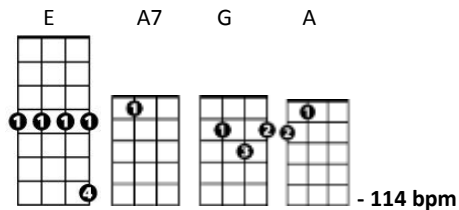

Get it On

Difficulty = ↓

T Rex

CHORDS USED IN THIS SONG

[E]

Well you're [E] dirty and sweet
Clad in black [A7] don't look back and I love [E] you
You're [A7] dirty and sweet, oh yeah [E]
Well you're slim and you're weak
You've got the [A7] teeth of the hydra upon [E] you
You're [A7] dirty sweet and you're my girl [E]

Get it on, [G] bang a gong, [A] get it on [E]
Get it on, [G] bang a gong, [A] get it on [E]

Well you're [E] built like a car
You've got a [A7] hub cap diamond star ha[E]lo
You're [A7] built like a car, oh yeah [E]
Well you're an untamed youth
That's the truth [A7] with your cloak full of eag[E]les
You're [A7] dirty sweet and you're my girl [E]

Get it on, [G] bang a gong, [A] get it on [E]
Get it on, [G] bang a gong, [A] get it on [E]- oh

Well you're [E] windy and wild
You've got the [A7] blues in your shoes and your [E] stockings
You're [A7] windy and wild, oh yeah [E]
Well you're built like a car

You've got a [A7] hub cap diamond star ha[E]lo
You're [A7] dirty sweet and you're my girl [E]

Get it on,[G] bang a gong, [A] get it on [E]
Get it on, [G] bang a gong, [A] get it on [E]- ooh

Well you're [E] dirty and sweet
Clad in black, [A7] don't look back and I love [E] you
You're [A7] dirty and sweet, oh yeah [E]
Well you dance when you walk
So let's dance, [A7] take a chance, understand [E] me
You're [A7] dirty sweet and you're my girl [E]