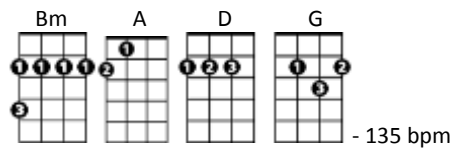

Go Your Own Way

Difficulty = 🎸🎸🎸

Fleetwood Mac

CHORDS USED IN THIS SONG

Intro

[D][D][D][D]

[D] Loving you [D] isn't the right [D] thing to do [A]
[G] How can I [G] ever change things [G] that I feel? [D]
[D] If I could, [D] maybe I'd give [D] you my world [A]
[G] How can I, [G] when you won't [G] take it from me? [D]

[Bm] You can go [G] your own way, [A] go [A] your own way
[Bm] You can call [G] it another lonely day [A]
[Bm] You can go [G] your own way, [A] go [A] your own way

[D] Tell me why [D] everything turned around? [A]
[G] Packing up, [G] shacking up, is all [G] you wanna do [D]
[D] If I could [D] baby I'd give [D] you my world [A]
[G] Open up, [G] everything's waiting [G] for you [D]