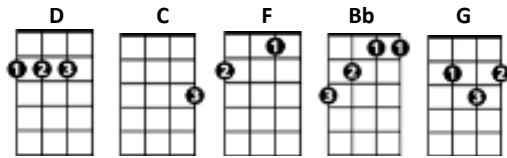

## The Hives

Difficulty = 🎸🎸🎸

### CHORDS USED IN THIS SONG

--Intro--

[D] [C] [F] [Bb]  
 [D] [C] [F] [Bb]  
 [D] [C] [F] [Bb]  
 [D] [C] [F] [Bb]  
 [D] [D] [D] [D]

[D] Do what I [C] want cause I [F] can and if I [Bb] don't because I [D] wanna [C] [F] [Bb]  
 [D] Be ig-[C]-nored by the [F] stiff and the [Bb] bored because I'm [D] gonna [C] [F] [Bb]  
 [D] Spit and re-[C]-trieve cause I [F] give and re-[Bb]-ceive because I [D] wanna [C] [F] [Bb]  
 Gonna [D] get thru your [C] head what the [F] mystery man [Bb] said because  
 I'm [D] gonna [C] [F] [Bb]