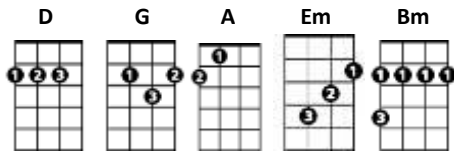

# Here Comes Your Man

Difficulty = 

### CHORDS USED IN THIS SONG

[\*] = Pause

Intro x 3

(3rd time) [D] Outside there's a

[A] box car waiting

[Em] outside the [G] family stew

[D] out by the [A] fire breathing

[Em] outside we [G] wait 'til face turns blue

[D] I know the [A] nervous walking

[Em] I know the [G] dirty beard hangs

[D] out by the [A] box car waiting

[Em] take me away to [G] nowhere plains

[Bm] there is a wait so [G] long (so long so [A] long)

You'll never wait so lo-[D] -ong

[Em] a big, big stone fall and [G] break my crown

[Bm] there is a wait so [G] long (so long so [A] long)  
You'll never wait so lo-[D] -ong

[G] [A] here comes your [D] man  
[G] [A] here comes your [D] man  
[G] [A] here comes your [D] maaaa-an  
[G] [A] here comes your [D] man