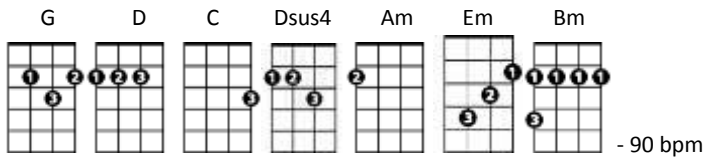

# Here I Go Again

Difficulty = 🍷🍷🍷

### CHORDS USED IN THIS SONG

[G] [D] [C] [D]

[G] [D] [C] [D]

[G] No, I don't [D] know where I'm [C] goin'

[G] but I sure [D] know where I've [C] been

[G] hanging on the [D] promises in [C] songs of yesterday. [C] [G]

[G] Here I go again [C] on my own [D] [C][D]  
goin' [G] down the only road [C] I've ever known. [D] [C][D]  
Like a [G] drifter I was born to walk alone. [D] [C] [Bm]  
[Am] 'cos I know what it means [D][Am]to walk along the lonely street of [D] dreams.  
[C][D]