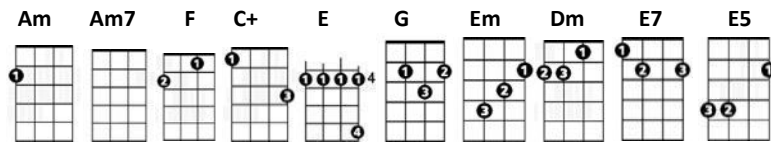

Holding Out For A Hero

Bonnie Tyler

Difficulty = ♪♪♪♪

CHORDS USED IN THIS SONG

[Am]
[Am7]
[F]
[E5] [E]
[Am] Oo oo oo oo
[Am7] Oo oo oo oo
[F] Oo oo oo oo
[E5] Aaah-[E]-aaah

[Am] Where have all the good men gone and [G] where are all the gods?
[F] Where's the street-wise Hercules to [E] fight the rising odds?
[Am] Isn't there a white knight [Em] upon a fiery steed? [Dm] Late at night I toss and turn and I [E5]
dream of what I [E] need.

[Am] (Da Daddle a da da daa)

[Am] Up where the mountains meet the heavens above

[F] Out where the lightning splits the sea

[Dm] I could swear that there's [E] someone somewhere

[Am] Watching me

[Am] Through the wind and the chill and the rain