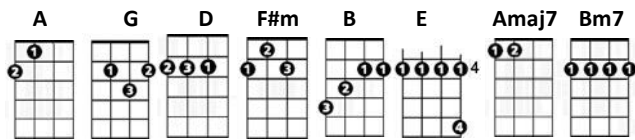

## Cheap Trick

Difficulty = 📉📉📉

### CHORDS USED IN THIS SONG

[A]

[G] [D] [A]

[A] I want you to want me [Amaj7]  
[F#m] I need you to need me [A]  
[D] I'd love you to love me [Bm7]  
[A] I'm beggin' you to beg me [Amaj7]  
[F#m] I want you to want me [A]  
[D] I need you to need me [Bm7]  
[A] I'd love you to love me [Amaj7]

[A] I want you to want me [Amaj7]  
[F#m] I need you to need me [A]  
[D] I'd love you to love me [Bm7]  
[A] I'm beggin' you to beg me [Amaj7]  
[F#m] I want you to want me [A]  
[D] I need you to need me [Bm7]  
[A] I'd love you to love me [Amaj7]

[A] [E] [F#m] [D]

[A] Feelin' all alone without a friend you know you feel like dyin' [E]  
[F#m] Oh, didn't I, didn't I, didn't I see you cryin'[D]

[A] [E] [F#m] [D]

[A] I want you to want me [Amaj7]  
[F#m] I need you to need me [A]  
[D] I'd love you to love me [Bm7]  
[A] I'm beggin' you to beg me [Amaj7]  
[A]