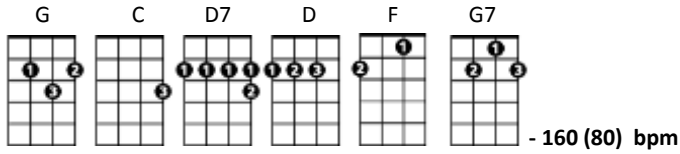

I'm a Believer

The Monkees

Difficulty = 📉📉

CHORDS USED IN THIS SONG

[G] I thought love was [D] only true in [G] fairy tales
 [G] Meant for someone [D] else but not for [G] me [G7]
 [C] Love was out to [G] get me [C] that's the way it [G] seemed
 [C] Disappointment [G] haunted all my [D7] dreams

[Tacet] Then I saw her [G] face [C] [G] now I'm a be[G]liever [C] [G]
 Not a [G] trace [C] [G] of doubt in my [G] mind [C] [G]
 I'm in [G] love [C] I'm a be[G]liever I couldn't [F] leave her if I [D7] tried

Instrumental (first two lines of verse) [G] [D] [G] [G] [D] [G] Ooooh [G7]
 [C] Love was out to [G] get me [C] that's the way it [G] seemed
 [C] Disappointment [G] haunted all my [D7] dreams

[Tacet] Then I saw her [G] face [C] [G] now I'm a be[G]liever [C] [G]
Not a [G] trace [C] [G] of doubt in my [G] mind [C] [G]
I'm in [G] love [C] I'm a be[G]liever I couldn't [F] leave her if I [D7] tried