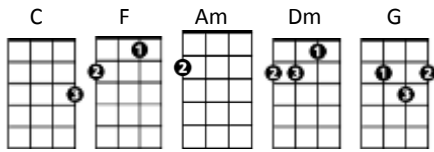

I'm Looking Through You

The Beatles

Difficulty = 🎸🎸🎸

CHORDS USED IN THIS SONG

[C] I'm [F] looking through [Dm] you, [Am] where did you [G] go
[C] I [F] thought I knew [Dm] you, [Am] what did I [G] know
[Am] You don't look [Dm] different, but [C] you [F] have [G] changed
[C] I'm [F] looking [Dm] through you, [F] you're not the [C] same [C] [F] [C] [F] [C] [F] [C]