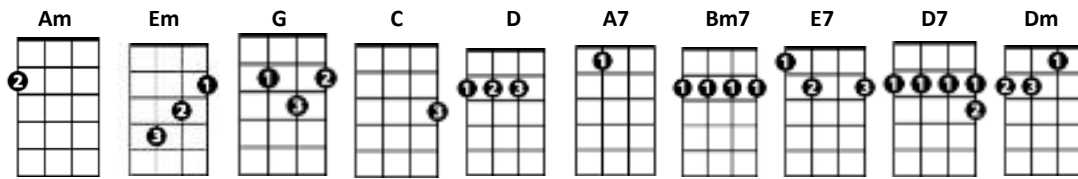

# It Must Be Love

Difficulty = 🎸🎸🎸

## Madness

CHORDS USED IN THIS SONG

[Am] [Em] [Am] [Em]  
[Am] I never [Em] thought I'd miss you  
[Am] half as [Em] much as I [G] do [C] [G] [C]/// [D]/  
[Am] And I never [Em] thought I'd feel this [Am] way,  
the way I [Em] feel about [G] you [C] [G] [C]/// [D]/

[Em] As soon as I [A7] wake up  
[Dm] every night [E7] every day  
[Am] I know that it's [C] you I need  
to [D] take the blues away [D7]

[G] It must be [Bm7] love, love, [C] love [D]  
[G] It must be [Bm7] love, love, [C] love [D]  
[Am\*] nothing more, [Bm7\*] nothing less,  
[C\*] love is the best

[G] It must be [Bm7] love, love, [C] love [D]  
[G] It must be [Bm7] love, love, [C\*] love  
[C] [D][Em]  
[G] It must be [Bm7] love, love, [C] love [D]  
[G] It must be [Bm7] love, love, [C] love [D]  
[G] It must be [Bm7] love, love, [C] love [D]  
[G] It must be [Bm7] love, love, [C] love