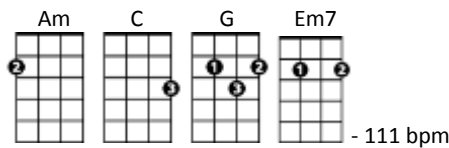

Jolene

Difficulty = ↓

Dolly Parton

CHORDS USED IN THIS SONG

[Am] Jolene [C] Jolene Jo[G]lene Jo[Am]lene
I'm [G] begging of you [Em7] please don't take my [Am] man
[Am] Jolene [C] Jolene Jo[G]lene Jo[Am]lene
[G] Please don't take him [Em7] just because you [Am] can

[Am] Your beauty is be[C]yond compare
With [G] flaming locks of [Am] auburn hair
With [G] ivory skin and [Em7] eyes of emerald [Am] green

[Am] Your smile is like a [C] breathe of spring
Your [G] voice is soft like [Am] summer rain
And [G] I cannot com[Em7]pete with Jo[Am]lene

[Am] He talks about you [C] in his sleep
There's [G] nothing I can [Am] do to keep
From [G] crying when he [Em7] calls your name Jo[Am]lene

[Am] And I can easily [C] understand
How [G] you could easily [Am] take my man
But [G] you don't know what he [Em7] means to me Jo[Am]lene