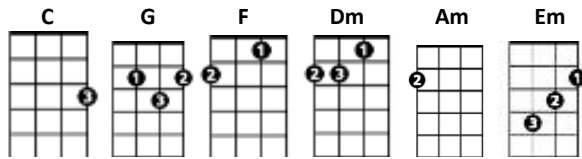

# Karma Chameleon

Difficulty = 📉📉

### CHORDS USED IN THIS SONG

[C] There's a loving in your [G] eyes all the [C] way  
If I [C] listened to your [G] lies would you [C] say  
I'm a [F] man (a man) without [G] conviction  
I'm a [F] man (a man) who doesn't [G] know  
How to [F] sell (to sell) a contra- [G] -diction  
You come and [Dm] go, you come and [Am] go- [G] -oh

(this verse has a marching beat)

[C\*] Karma karma karma karma [G\*] karma chamele- [Am\*] -on [Am\*]  
You come and [Dm\*] go [Dm\*], you come and [C\*] go-o-o- [G\*] -oh  
[C\*] Loving would be easy if your [G\*] colors were like my [Am\*] dreams [Am\*]  
Red gold and [Dm\*] green [Dm\*], red gold and [C\*] gree- [G\*] -een