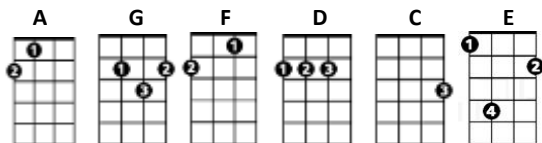

Kids In America

Difficulty = !!

Kim Wilde

CHORDS USED IN THIS SONG

[A] Looking out a dirty old window
[A] Down below the cars in the street go
[G] rushing by. I [F] sit here a-[G]lone and I [D] wonder why.

[A] Friday night and everyone's moving
[A] I can feel the heat but it's soothing
[G] Heading down. I [F] search for the [G] beat in this [D] dirty town.

[D] Downtown the young ones are going
[E] Downtown the young ones are growing