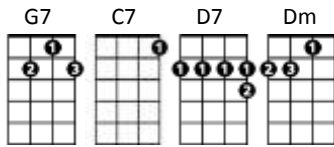

Last Train to Clarksville

Difficulty = ↓

The Monkees

CHORDS USED IN THIS SONG

Pause [*]

Take the last [G7] train to Clarksville
And I'll meet you at the station.
You can be there by four thirty
'Cause I've made your reservation. Don't be [C7] slow.
Oh no, no, no!
Oh no, no, no! [*]

'Cause I'm [G7] leaving in the morning
And I must see you again.
We'll have one more night together
'Til the morning brings my train and I must [C7] go.
Oh no, no, no!
Oh no, no, no! [*]

And I [D7] don't know if I'm ever coming [G7] home.