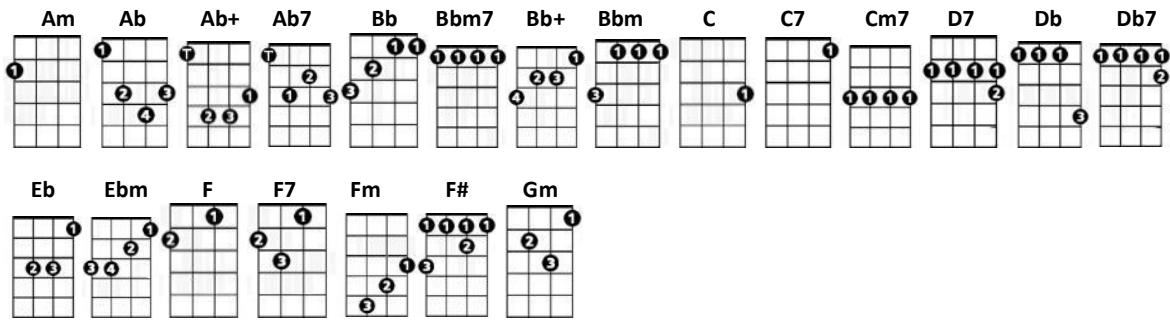

Life On Mars

Difficulty = ♪♪♪♪

David Bowie

CHORDS USED IN THIS SONG

[F] It's a [Am] god-awful small [F7] affair to the [D7] girl with the mousy hair [Gm]
But her [Bb] mummy is yelling "No" [C] and her [C7] daddy has told her to go [F]
But her [Am] friend is nowhere to be [F7] seen now she [D7] walks through her sunken dream [Gm]
To the [Bb] seat with the clearest view [C] and she's [C7] hooked to the silver screen [Ab]
But the [Ab+] film is a saddening bore [Fm] for she's [Ab7] lived it ten times or more [Db]
She could [F7] spit in the eyes of fools [Bbm] as they [Db7] ask her to focus on

[Bb] Sailors [Eb] fighting in the dance hall [Gm]
Oh man! [Ebm] Look at those cavemen [F] go
[Fm] It's the freakiest [Cm7] show [Ebm]
Take a look at the [Bb] Lawman [Eb] beating up the wrong guy [Gm]
Oh man! [F#] Wonder if he'll ever know [F]
[Fm] He's in the best-selling [Cm7] show [Ebm]
Is there life on [Gm] Mars? [Bb+] [Bb] [C]

[F] [D7] [Gm] [E7] [Am] [C7] [Bbm7]

[F] It's on [Am] America's tortured brow [F7] That Mickey [D7] Mouse has grown up a cow [Gm]
Now the [Bb] workers have struck for fame [C] 'Cause [C7] Lennon's on sale again [F]
See the [Am] mice in their million hordes [F7] From I-[D7]-biza to the Norfolk Broads [Gm]
Rule Bri-[Bb]-tannia is out of bounds [C] to my [C7] mother, my dog and clowns [Ab]
But the [Ab+] film is a saddening bore [Fm] 'Cause I [Ab7] wrote it ten times or more [Db]
It's a-[F7]-bout to be writ again [Bbm] as I [Db7] ask you to focus on