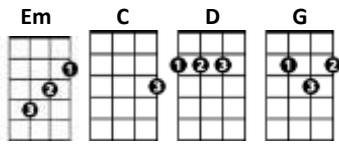

Livin' on a Prayer

Bon Jovi

Difficulty = ↓

CHORDS USED IN THIS SONG

[Em] Once upon a time, not so long ago...
[Em] Tommy used to work on the docks,
Union's been on strike, he's down on his luck,
It's [C] tough. [D] So [Em] tough.
Gina works the diner all day,
Workin' for her man, she brings home her pay
For [C] love. [D] Ooo for [Em] love.

Whoa [Em] Oh we're [C] half way [D] there,
[G] Oh [C] oh, [D] livin' on a prayer,
[Em] Take my [C] hand and we'll [D] make it I swear
[G] Oh [C] oh, [D] livin' on a prayer. [Em]

[Em] Tommy's got his six-string in hock,
Now he's holdin' in, well they used to make him talk
So [C] tough. [D] Oh it's [Em] tough.
Gina dreams of running away.
When she cries in the night Tommy whispers,
Baby it's [C] ok [D], [Em] someday.'

Whoa [Em] Oh we're [C] half way [D] there,
[G] Oh [C] oh, [D] livin' on a prayer,
[Em] Take my [C] hand and we'll [D] make it I swear
[G] Oh [C] oh, [D] livin' on a prayer.
[C] Livin' on a Pray-y-y-er . . .