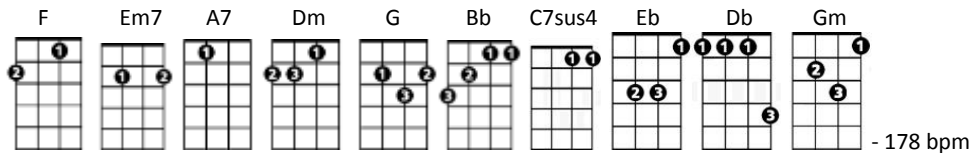

Mr Blue Sky

ELO

Difficulty = 🎸🎸🎸🎸

CHORDS USED IN THIS SONG

Intro: [F]

[F] Sun is shinin' in the sky
There ain't a [Em7] cloud [A7] in [Dm] sight
It's stopped [G] rainin' ev'ry[Em7]body's in a [A7] play
And don't you [Bb] know
It's a [C7sus4] beautiful new [F] day hey, [C7sus4] hey

[F] Runnin' down the avenue
See how the [Em7] sun [A7] shines [Dm] brightly in the [G] city
On the [Em7] streets where once was [A7] pity
Mister [Bb] blue sky is [C7sus4] living here to [F] day hey, [C7sus4] hey

[Dm] Mister blue [F] sky please tell us [Bb] why
You had to [F] hide away for [Gm] so long [F] so long
Where did [Eb] we go wrong? [Bb]

[Dm] Mister blue [F] sky please tell us [Bb] why
You had to [F] hide away for [Gm] so long [F] so long
Where did [Eb] we go wrong? [Bb]