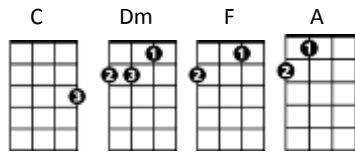

Paint it Black

Difficulty = 🗸🗸

The Rolling Stones

CHORDS USED IN THIS SONG

Pause = [*]

[Dm] [A] [Dm] [A]

[Dm] I see my red door and I [A] want it painted black,
[Dm] No colours anymore, I [A] want them to turn black.
[Dm] I [C] see the [F] girls walk [C] by dressed [Dm] in their summer clothes,
I [C] have to [F] turn my [C] head un-[Dm] til my darkness [A] goes.

[Dm] I see a line of cars and [A] they're all painted black,
[Dm] With flowers and my love both [A] never to come back
[Dm] I [C] see people [F] turn their [C] heads and [Dm] quickly look away
Like a [C] new born [F] baby [C] it just [Dm] happens every [A] day.

[Dm] I look inside myself and [A] see my heart is black.
[Dm] I see my red door and it's [A] heading into black.
[Dm] Maybe [C] then I'll [F] fade a-[C] -way and [Dm] not have to face the facts
It's not [C] easy [F] facing [C] up when [Dm] your whole world is [A] black.

[Dm] I see a red door and I [A] want it painted black,
[Dm] No colours anymore, I [A] want them to turn black.
[Dm] I [C] see the [F] girls walk [C] by dressed [Dm] in their summer clothes,
I [C] have to [F] turn my [C] head un- [Dm] til my darkness [A] goes.