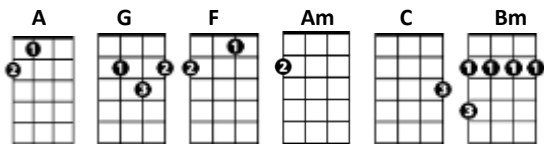

Psycho Killer

Talking Heads

Difficulty = 🎸🎸🎸

CHORDS USED IN THIS SONG

[Am][G][Am][G]

[Am]I can't seem to face up to the facts [G]
[Am]I'm tense and nervous and I can't relax [G]
[Am]I can't sleep cause my bed's on fire [G]
[Am]Don't touch me I'm a real live wire [G]