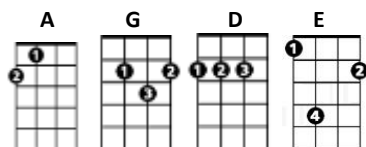

# Raspberry Beret

Difficulty = 🎸🎸🎸

## Prince

CHORDS USED IN THIS SONG

[\*] = Pause

[A] [G] [D][D][G] [D] [G] [A]

I was [A] working part [G] time in a [D][D]five-and-dime,  
My [G] boss was Mr. McGee. [D][G][A]  
He [A] told me several [G] times that he [D][D]didn't like my kind,  
'Cause [G] I was a bit 2 leisurely. [D][G][A]  
[A] Seems that I was [G] busy doing [D][D]something close 2 nothing,  
But [G] different than the day before [D][G][A]  
That's [A] when I [G] saw her, [D][D]ooh, I saw her  
She [G] walked in through the out door (out door).

She wore a [A] Raspb[G]erry beret [D][D]  
The [G] kind U find in a [D]second [G] hand [A] store  
[A]Raspb[G]erry beret [D][D]  
And [G] if it was warm she wouldn't [D] wear [G] much [A] more  
[A]Raspb[G]erry beret [D][D]  
I think I [E] love [A] her

[A] Built like she [G] was, uh, she had the [D][D]nerve 2 ask me  
If I [G] planned 2 do her any harm [D][G][A]  
So, look here, [A] I put her on the [G] back of my bike and-a [D][D] we went riding  
[G] Down by old man Johnson's farm [D][G][A]  
I said now, [A] overcast [G] days never [D][D]turned me on  
But [G] something about the clouds and her mixed [D][G][A]  
[A] She wasn't 2 [G] bright but I [D][D]could tell  
When she kissed [G] me, she knew how 2 get her kicks