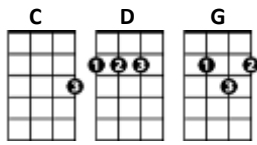

## Johnny Cash

Difficulty = ↓

### CHORDS USED IN THIS SONG

[G] [C] [G]

[G]Love is a [C]burning [G]thing  
And it makes a [C] fiery [G] ring  
Bound by [C] wild de-[G]-sire  
I fell into a [C]ring of [G] fire

[D]I fell in to a [C] burning ring of [G] fire  
I went [D] down, down, down  
And the [C] flames went [G] higher

And it [G] burns, burns, burns  
The [C] ring of [G] fire  
The [C] ring of [G] fire

[G] The taste of [C] love is [G] sweet  
When hearts like [C] ours [G] meet  
I fell for you [C] like a [G] child  
Oh but the [C] fire went [G] wild

[D] I fell in to a [C] burning ring of [G] fire  
I went [D] down, down, down  
And the [C] flames went [G] higher

And it [G] burns, burns, burns  
The [C] ring of [G] fire  
The [C] ring of [G] fire

[D] I fell in to a [C] burning ring of [G] fire  
I went [D] down, down, down  
And the [C] flames went [G] higher