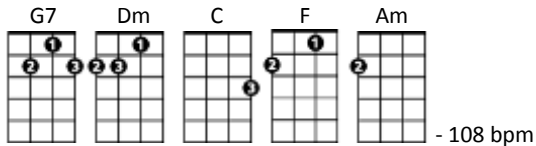

### CHORDS USED IN THIS SONG

[N.C] You've painted up your lips  
And rolled and curled your tinted [G7]hair [G7][Dm]  
[C]Ruby are you contemplating [F]going out some[G7]where[G7]  
The [Dm]shadow on the wall  
Tells me the [G7]sun is going down [Dm] [Dm]