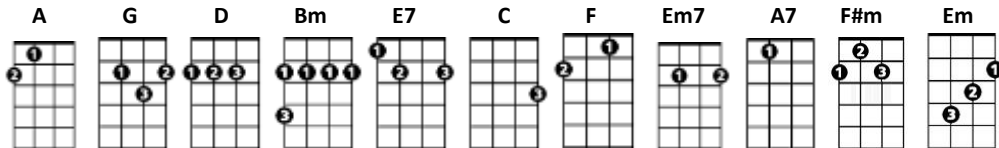

### CHORDS USED IN THIS SONG

[A] [G] [D] [A]

[A] Lovely Rita [G] meter maid [D] lovely Rita [A] meter maid

[D] Lovely Rita [C] meter [G] maid [D] nothing can come be[A]tween us  
[Bm] When it gets dark I [E7] tow your heart a[A]way

[D] Standing by a [G] parking meter [C] when I caught a [F] glimpse of Rita  
[D] Filling in a ticket in her [A] little white book

[D] In her cap she [G] looked much older [C] and the bag a[F]cross her shoulder  
[D] Made her look a little like a [A] military man