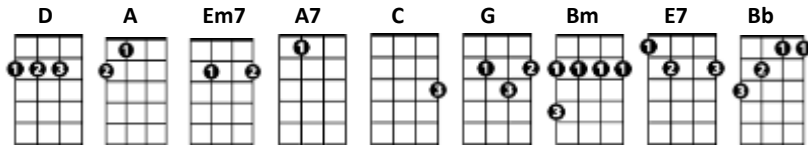

With a Little Help From My Friends

The Beatles

CHORDS USED IN THIS SONG

[D] What would you [A] think if I [Em7] sang out of tune
 Would you stand up and [A7] walk out on [D] me
 [D] Lend me your [A] ears and I'll [Em7] sing you a song
 And I'll try not to [A7] sing out of [D] key

Oh I get [C] by with a little [G] help from my [D] friends
 Mm I get [C] high with a little [G] help from my [D] friends
 Mm gonna [C] try with a little [G] help from my [D] friends

[A7] [A7]

[D] What do I [A] do when my [Em7] love is away
 Does it worry you to [A7] be a[D]lone
 [D] How do I [A] feel by the [Em7] end of the day
 Are you sad because you're [A7] on your [D] own