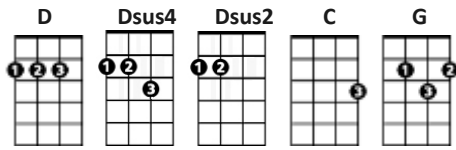

# She Sells Sanctuary

Difficulty = 1

### CHORDS USED IN THIS SONG

Intro tab ( no chords)

[D] [Dsus4][D][Dsus2][D] [C] [G] x2  
Oh the [D] heads that turn  
[C] Make my back burn [G]  
And those [D] heads that turn  
[C] Make my back - make my [G] back burn

[D] [C] [G] x2

The [D] sparkle in your eyes  
[C] Keeps me alive [G]  
And the [D] sparkle in your eyes  
[C] Keeps me alive, keeps [G] me alive

And the [D] world  
And the [C] world turns around [G]  
The [D] world and the world yeah-eah  
The [C] world drags me down [G]

And the [D] world, Yeah, yeah, yeah, yeah,  
Yeah the [C] world turns around [G]  
And the [D] world and the world  
The [C] world drags me down [G]

[D] yeah, yeah [Dsus4] yeah [D]-eh [Dsus2]-eh [D]-eh [C] yeah, yeah, [G] yeah, yeah-eah  
[D] sanctuary [Dsus4][D][Dsus2][D] [C] sanctuary [G]  
[D\*]