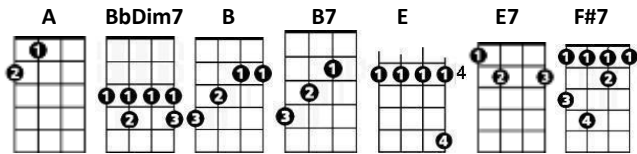

Blue Christmas

Elvis Presley

CHORDS USED IN THIS SONG

I'll have a [E] blue Christmas [B] without you,

I'll be so [B7] blue just thinking [E] about you.

Decorations of [E7] red on a [A] green Christmas tree,

[F#7] Won't be the same dear, if [B7] you're not here with me [*]

And when those [E] blue snowflakes start [B7] fallin',

That's when those [B7] blue memories start [E] callin'

You'll be doin' [E7] all right with your [A] Christmas of [Bbdim7] white

But [B7] I'll have a blue, blue, blue, blue [E] Christmas.

Ooh ooh ooh [E] Ahh ahh a ahh [B7]

Ooh ooh ohh [B7] Ahh ahh a ahh [E]

You'll be [E] doin' [E7] all right with your [A] Christmas of [BbDim7] white

But [B7] I'll have a blue, blue, blue, blue [E] Christmas.

[E]