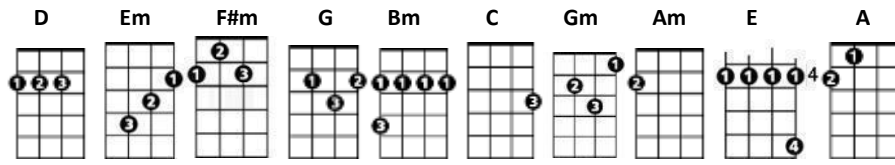

Chestnuts Roasting on an Open Fire

Nat King Cole

CHORDS USED IN THIS SONG

[D] Chestnuts [Em] roasting on an [F#m] open [G] fire
[D] Jack Frost [Em] nipping [F#m] at your [Bm] nose ... [C]
[D] Yuletide [C] carols being [Bm] sung by a [F#m] choir,
And [Gm] folks dressed [C] up like Eski- [D] -mos.

(Everybody) [D] knows a [Em] turkey and some [F#m] mistle- [G] -toe
[D] Help to [Em] make the [F#m] season [Bm] bright ... [C]
[D] Tiny [C] tots with their [Bm] eyes all a- [F#m] -glow,
Will [Gm] find it hard to [C] sleep to- [D] -night.

They know that [Am] San...[D] -ta's on his [G] way;
He's loaded [Am] lots of toys and [D] goodies on his [G] sleigh.
And every [Gm] mother's [C] child is going to [F] spy,
To see if [E] reindeer really know how to [A] fly.