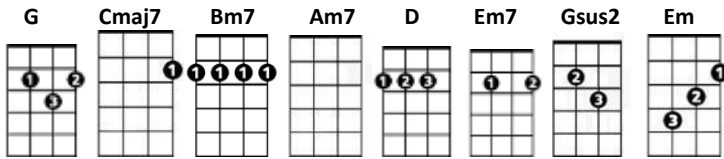

Driving Home for Christmas

Chris Rea

CHORDS USED IN THIS SONG

[Gsus2] [G] [Gsus2] [G] [Cmaj7] [Am7] [Cmaj7] [Am7]
[Gsus2] [G] [Gsus2] [G] [Cmaj7] [Am7] [Cmaj7] [Am7]

I'm [Gsus2] driving home for [G] Christmas [Gsus2] [G]
Oh, I can't [Cmaj7] wait to see those [Am7] faces [Cmaj7] [Am7]
I'm [Gsus2] driving home for [G] Christmas, yeah [Gsus2] [G]
Well I'm [Cmaj7] moving down that line [Am7] [Cmaj7] [Am7]

And it's [Bm7] been so [Em] long
[Am7] But I [D] will be there
[Bm7] I sing this [Em] song
[Am7] To pass [D] the time away [Bm7]
[Em7] Driving in my [Am7] car
[D] Driving home for [Gsus2] Christmas [G] [Gsus2] [G]
It's [Cmaj7] gonna take some time [Am7] but I'll get there [Cmaj7] [Am7]

[Gsus2] Top to toe in [G] tailbacks [Gsus2] [G]
Oh, I got [Cmaj7] red lights all [Am7] around [Cmaj7] [Am7]
But [Gsus2] soon there'll be a [G] freeway, yeah [Gsus2] [G]
Get my [Cmaj7] feet on holy [Am7] ground [Cmaj7] [Am7]

So I [Bm7] sing for [Em] you
[Am7] Though [D] you can't hear me
[Bm7] When I get [Em] through
[Am7] Oh and feel [D] you near me [Bm7]
[Em7] Driving in my [Am7] car
[D] I'm driving home for [Gsus2] Christmas [G] [Gsus2] [G]