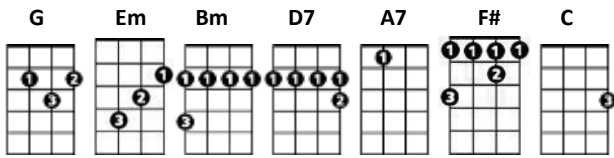

I Saw Mommy Kissing Santa Claus

The Ronnettes

CHORDS USED IN THIS SONG

[spoken] Wow! Mommy's kissing Santa Claus
[G] I saw [Em] Mommy kissing [Bm] Santa Claus
[G] Underneath the mistletoe last [D7] night
She didn't see me creep
Down the [G] stairs to have a peep
She [A7] thought that I was tucked up
In my [D7] bedroom, fast asleep

Then [G] I saw [Em] Mommy tickle [Bm] Santa Claus
[G] Underneath his beard so snowy [C] white
Oh, what a laugh it would have [F#] been
If [G] Daddy had [Em] only [Am] seen
Mommy [G] kissing [Em] Santa [C] Claus [D7] last-[G]-night

[G] [Em] [Bm]
[G] [D7]
[G]
[A7]
[D7]

Then [G] I saw [Em] Mommy tickle [Bm] Santa Claus
[G] Underneath his beard so snowy [C] white
Oh, what a laugh it would have [F#] been
If [G] Daddy had [Em] only [Am] seen
Mommy [G] kissing [Em] Santa [C] Claus [D7] last-[G]-night