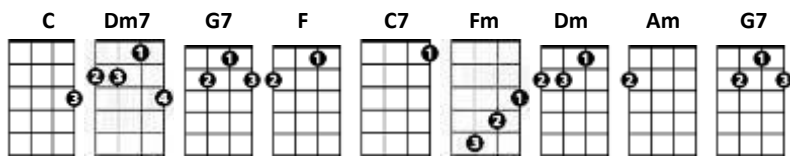

White Christmas

Bing Crosby

CHORDS USED IN THIS SONG

[C] I'm dreaming of a
[Dm7] white [G7] Christmas
[F] Just like the [G7] ones I used to
[C] know [G7]
Where the [C] tree-tops [C7] glisten
And [F] children [Fm] listen
to [C] hear [Am] sleigh-bells in the
[Dm] snow [G7]

[C] I'm [Am] dreaming of a
[Dm7] white [G7] Christmas
[F] With every [G7] Christmas card I
[C] write
May your [C] days be
[C7] merry and [F] bright [Fm]
And may [C] all [Am] your [Dm] Christ-[G7]-mases be
[C] white

[C] I'm dreaming of a
[Dm7] white [G7] Christmas
[F] Just like the [G7] ones I used to
[C] know [G7]
Where the [C] tree-tops [C7] glisten
And [F] children [Fm] listen
to [C] hear [Am] sleigh-bells in the
[Dm] snow [G7]

[C] I'm dreaming of a
[Dm7] white [G7] Christmas
[F] With every [G7] Christmas card I
[C] write
May your [C] days be
[C7] merry and [F] bright [Fm]
And may [C] all [Am] your [Dm] Christ-[G7]-mases be
[C] white