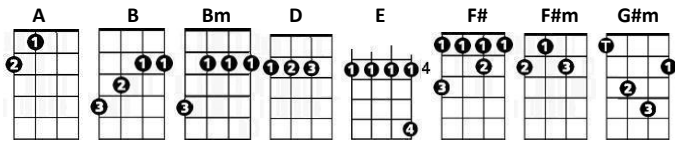

Christmas Time (Don't Let the Bells End)

The Darkness

CHORDS USED IN THIS SONG

[A]/ [E]/ [F#m]/ [D]/ [A]/ [D]/ [E]//
[A]/ [E]/ [F#m]/ [D]/ [A]/ [D]/ [E]//

[A] Feigning joy and surprise, [E] at the gifts we despise, over [Bm] mulled wine
with [D] you

[A] On the 25th day, [E] of the twelfth month the sleigh, bells are [Bm] in time
ringing [D] true

[Bm] How we cling each day [A] long to that [Bm] snowflake's [A] hope in [D] hell
[E] that it won't [A] end [E] [F#m] [D]