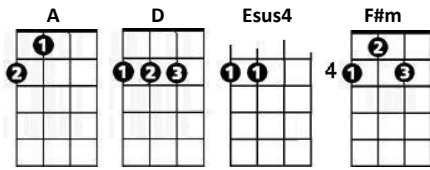

Mistletoe

Justin Bieber

CHORDS USED IN THIS SONG

[A] It's the most beautiful time of the [Esus4] year,
Lights fill the streets spreading so much [F#m] cheer,
I should be playing in the winter [D] snow,
But I'm a be under the mistle-[A]-toe.

[A] I don't wanna miss out on the holi-[Esus4]-day,
But I can't stop staring at your [F#m] face,
I should be playing in the winter [D] snow,
But I'm a be under the mistle-[A]-toe.

[A] With you, shawty with [Esus4] you,
With you, shawty with [F#m] you,
With you, under the [D] mistletoe, yeah.

[A] Kiss me underneath the mistletoe,
[Esus4] Show me baby that you love me so,
[F#m] Oh, oh, oh, [D] oh, oh, oh.

[A] Kiss me underneath the mistletoe,
[Esus4] Show me baby that you love me so,
Oh, oh, [F#m] oh, oh, oh, [D] oh.
[A]