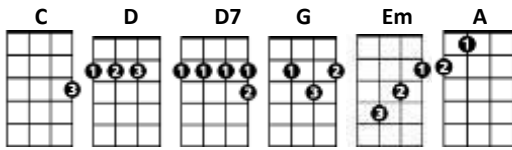

Mistletoe & Wine

Cliff Richard

CHORDS USED IN THIS SONG

Intro:

[G] - [D] - [D7] - [G]

The [G] child is a king, the carollers sing,
the [Em] old has passed, there's a [D] new beginning.

[C] Dreams of Santa, [G] dreams of snow,
[A] fingers numb, [D] faces aglow [D7]

[G] Christmas time, mistletoe and wine,
children singing Chris[D]tian rhyme.
With logs on the fire and gifts on the tree,
a time to [D7] rejoice in the good [G] that we see

A [G] time for living, a time for believing,
a [Em] time for trusting, [D] not deceiving.
[C] Love and laughter and [G] joy ever after,
[A] ours for the taking, just [D] follow the master [D7]