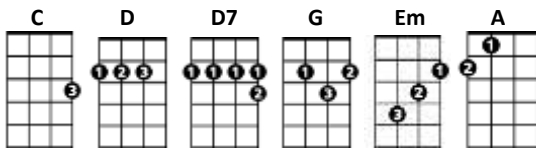

Mistletoe & Wine

Cliff Richard

CHORDS USED IN THIS SONG

Intro:

[G] - [D] - [D7] - [G]

The [G] child is a king, the carollers sing,
the [Em] old has passed, there's a [D] new beginning.

[C] Dreams of Santa, [G] dreams of snow,

[A] fingers numb, [D] faces aglow.[D7]

[G]Christmas time, mistletoe and wine,
children singing Chris[D]tian rhyme.

With logs on the fire and gifts on the tree,

a time to [D7] rejoice in the good [G] that we see.