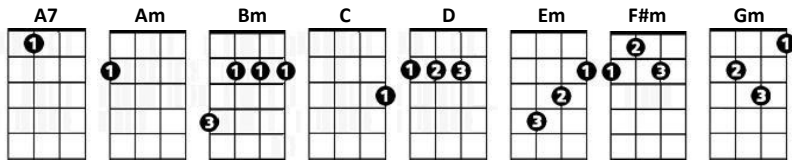

Underneath the Tree

Kelly Clarkson

CHORDS USED IN THIS SONG

[A7]

[D] You're here where you should be
[F#m] Snow is falling as the carolers sing
[C] It just wasn't the same
[Em] Alone on Christmas [Gm] da----[A7]aay
[D] Presents, what a beautiful sight
[F#m] Don't mean a thing if you ain't holding me tight
[C] You're all that I need
[Em] Underneath the [Gm] tree----[A7]eee

[D] Tonight I'm gonna
[F#m] hold you close
[Em] Make sure that you know
[Gm] I was lost [A7] before
[D] you Christmas was
[F#m] cold and grey
[Em] Another holiday
[Gm] alone to cele-[A7]-brate

But [Bm] then one [Gm] day [D] every-[Gm]-thing [Bm] changed
You're all I [E] need
[A] Underneath the tree

[D] You're here where you should be
[F#m] Snow is falling as the carolers sing
[C] It just wasn't the same
[Em] Alone on Christmas [Gm] da----[A7]aay
[D] Presents, what a beautiful sight
[F#m] Don't mean a thing if you ain't holding me tight
[C] You're all that I need
[Em] Underneath the [Gm] tree----[A7]eee

[D]
[F#m]
[C]
[Em] [Gm] [A7]

But [Bm] then one [Gm] day [D] every-[Gm]-thing [Bm] changed
You're all I [E] need
[A] Underneath the tree

[D] You're here where you should be
[F#m] Snow is falling as the carolers sing
[C] It just wasn't the same
[Em] Alone on Christmas [Gm] da----[A7]aay
[D] Presents, what a beautiful sight
[F#m] Don't mean a thing if you ain't holding me tight
[C] You're all that I need
[Em] Underneath the [Gm] tree----[A7]eee