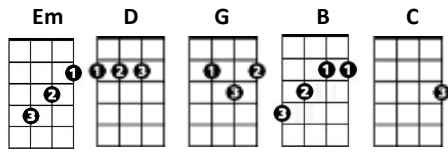

# Song 2

Difficulty = 🎸🎸

### CHORDS USED IN THIS SONG

[Em] [D] [G] [B] x2

WOOO [Em] HOOOOO [D] [G] [B] x4

I got my [Em] head checked [D] [G] [B]  
By a jumbo [Em] jet [D] [G] [B]  
It wasn't [Em] easy [D] [G] [B]  
But nothing [Em] i-is [D] [G] [B] Nooooo

WOOO [Em] HOOOOO [D] When I [G] feel heavy me-[B]-tal  
WOOO [Em] HOOOOO [D] And I'm [G] pins and I'm nee-[B]-dles  
WOOO [Em] HOOOOO [D] Well I [G] lie and I'm easy [B]  
[Em] All of the time but I'm [G] never sure when I  
[C] need you..... pleased to meet you!