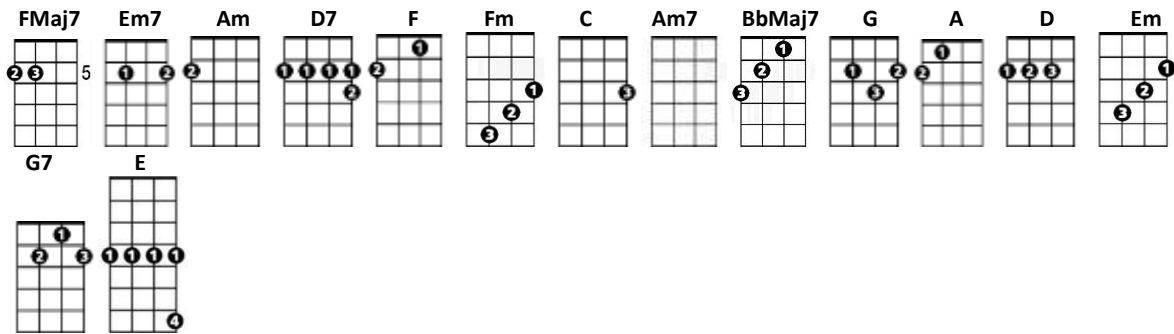

Space Oddity

David Bowie

Difficulty = ♪♪♪♪♪

CHORDS USED IN THIS SONG

[Fma7] [Em7]
 [Fma7] [Em7]
 [Fma7] [Em7]
 [Fma7] [Em7]

[C] Ground control to Major [Em] Tom
 [C] Ground control to Major [Em] Tom:
 [Am] Take your [Am7] protein pills and [D7] put your helmet on
 [C] (Ten) Ground control (Nine) to Major [Em] Tom (Eight)
 [C](Seven, Six) Commencing countdown (Five) engine's [Em] on (Four)
 [Am] (Three, Two) Check ig[Am7]niton (One) and may [D7] God's (Blastoff) love be with you

[C] This is ground control to Major [E] Tom, you've really made the [F] grade!
 And the [Fm] papers want to [C] know whose shirts you [F] wear,
 Now it's [Fm] time to leave the [C] capsule if you [F] dare

[C] This is Major Tom to ground con[E]trol, I'm stepping through the [F] door
 And I'm [Fm] floating in the [C]most peculiar [F] way
 And the [Fm] stars look very [C]different to[F]day
 For [Fmaj7] here am I [Em7] sitting in a tin can, [Fmaj7] far above the [Em7] world
 [Bbmaj7] Planet Earth is [Am] blue and there's [G]nothing I can [F]do

[C] [F] [G] [A] [A] [C][F] [G] [A] [A]
[Fmaj7] [Em7] [A] [C] [D] [E]

[C] Though I'm passed one hundred thousand [E] miles, I'm feeling very [F] still
And I [Fm] think my spaceship [C] knows which way to [F] go,
Tell my [Fm] wife I love her [C] very much she [F] knows
[G7] Ground control to [E] Major Tom:
Your [Am] circuit's dead, there's [Am7] something wrong.
Can you [D7] hear me Major Tom? Can you [C] hear me Major Tom?
Can you [G] hear me Major Tom? Can you ...