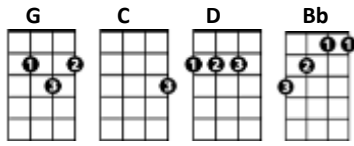

Spirit In The Sky

Norman GreenBaum

Difficulty = 🎸🎸

CHORDS USED IN THIS SONG

[G] [C] [Bb]
[G] [Bb] [C]

[G]When I die and they lay me to rest,
Gonna go to the [C]place that's best.
When they lay me [G]down to die,
[D] Goin on up to the spirit in the [G]sky.

[G]Goin on up to the spirit in the sky.
That's where I'm gonna go, [C]when I die.
When I die and they [G]lay me to rest,
I'm gonna [D]go to the place that's the [G]best.

[G] [C] [Bb]
[G] [Bb] [C]

[G]Prepare yourself, you know it's a must,
Gotta have a friend in [C]Jesus.
So you know that [G]when you die,
It's [D] recommend you to the spirit in the [G]sky.

[G]Goin on up to the spirit in the sky.
That's where you're gonna go, [C]when you die.
When you die and they [G]lay you to rest,
You're gonna [D]go to the place that's the [G]best.

[G] [C] [Bb]
[G] [Bb] [C]