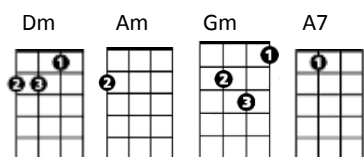

Black Magic Woman

Fleetwood Mac

CHORDS USED IN THIS SONG

[Dm]

Got a black magic [Dm] woman

I got a black magic [Am] woman

Yes, I got a black [Dm] magic woman

Got me so blind I can't [Gm] see

But she's a [Dm] black magic woman

And she's [A7] tryin' to make a devil out of [Dm] me

[Dm]

Don't turn your back on me baby [Dm]

Don't turn your back on me baby [Am]

Yes, don't turn your [Dm] back on me baby

You're messin' around with your [Gm] tricks

Don't turn your [Dm] back on me baby

'Cause you might [A7] just break up my magic [Dm] stick

[Dm] [Am]

[Dm] [Gm]

[Dm] [A7] [Dm]

Got a black magic [Dm] woman

I got a black magic [Am] woman

Yes, I got a black [Dm] magic woman

Got me so blind I can't [Gm] see

But she's a [Dm] black magic woman

And she's [A7] tryin' to make a devil out of [Dm] me

You got your spell on me [Dm] baby

You got your spell on me [Am] baby