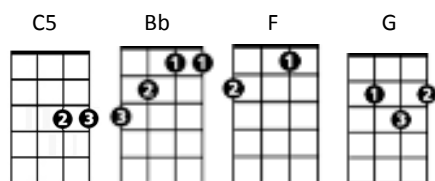

Ghostbusters

Ray Parker Junior

CHORDS USED IN THIS SONG

C (barre, Bb shape on the 3rd fret)

Eb (barre, Bb shape on the 6th fret)

[C5] [Bb] [F]

[C5] [Bb] [F]

[C5] [Bb] [F]

[C5] [Bb] [F]

[C5] [Bb] [F](First part of Kazzoo Riff)

[C5] [Bb] [F](Second part of Kazzoo Riff)

[C5] [Bb] [F](First part of Kazzoo Riff)

[C5] [Bb] [F]GHOSTBUSTERS

[C5] If there's something strange[Bb] [F]