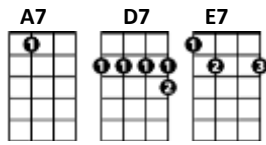

Strange brew

Cream

CHORDS USED IN THIS SONG

[A7] She's a witch of trouble in [D7] electric blue
In her [A7] own mad mind she's in love with you
With [D7] you
Now what you gonna [A7] do
[E7] Strange brew [D7] kill what's inside of you [A7]

[A7] She's some kind of demon [D7] messing in the glue
If you [A7] don't watch out it'll stick to you
To [D7] you
What kind of fool are [A7] you
[E7] Strange brew [D7] kill what's inside of you [A7]

[A7] On a boat in the middle of a [D7] raging sea
She would [A7] make a scene for it all to be
Ig[D7]nored
And wouldn't you be [A7] bored
[E7] Strange brew [D7] kill what's inside of you [A7][*]

[A7] Strange brew [D7] [A7] strange brew
[D7] Strange brew [A7] strange brew
[E7] Strange brew [D7] kill what's inside of you [A7]